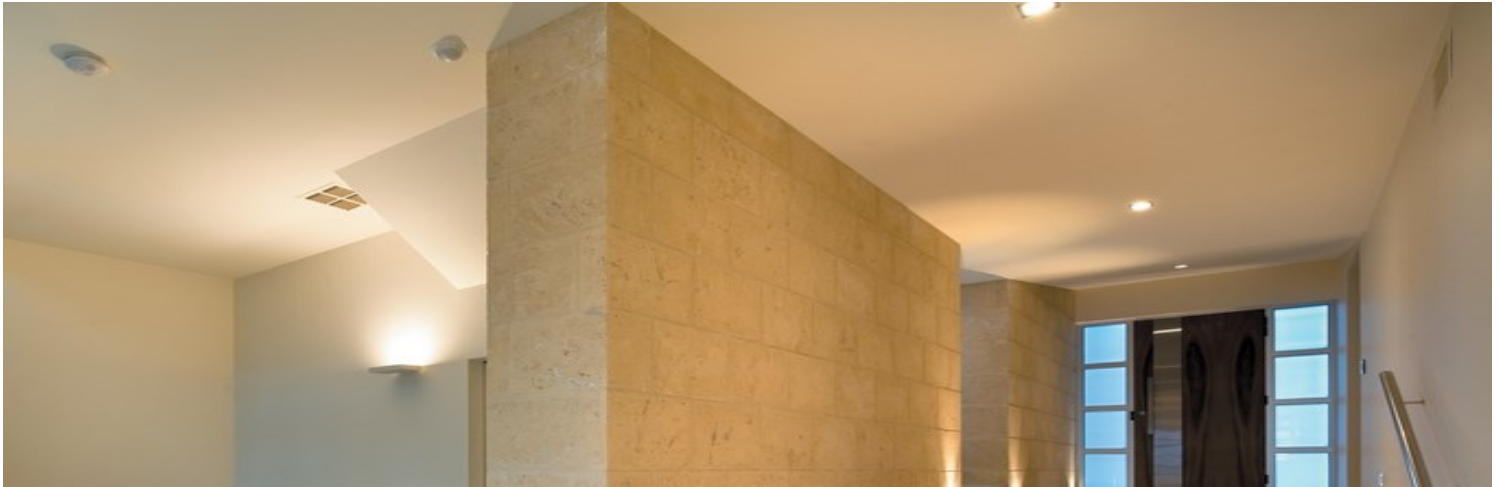

Shrini Corps

Intelligent Integrated Automation Systems

Indoor Multi Motion Sensors

◆ Flexible and Functional:

Easily adjust the fall of light and sensing range so lights only turn on when they're supposed to.

◆ Energy Efficient:

You'll save energy - by between 30-50% - and reduce costs with lights switched on only when needed.

◆ Out of sight, Out of mind:

With adaptable designs to suit any surface ceiling mounted sensors sit discreetly out of view.

◆ Bright Idea:

Instant lighting when motion is detected, and off again after a pre-set time. Have your lights switch on automatically when you enter your walk-in robe. It will even switch the light off automatically when you leave.